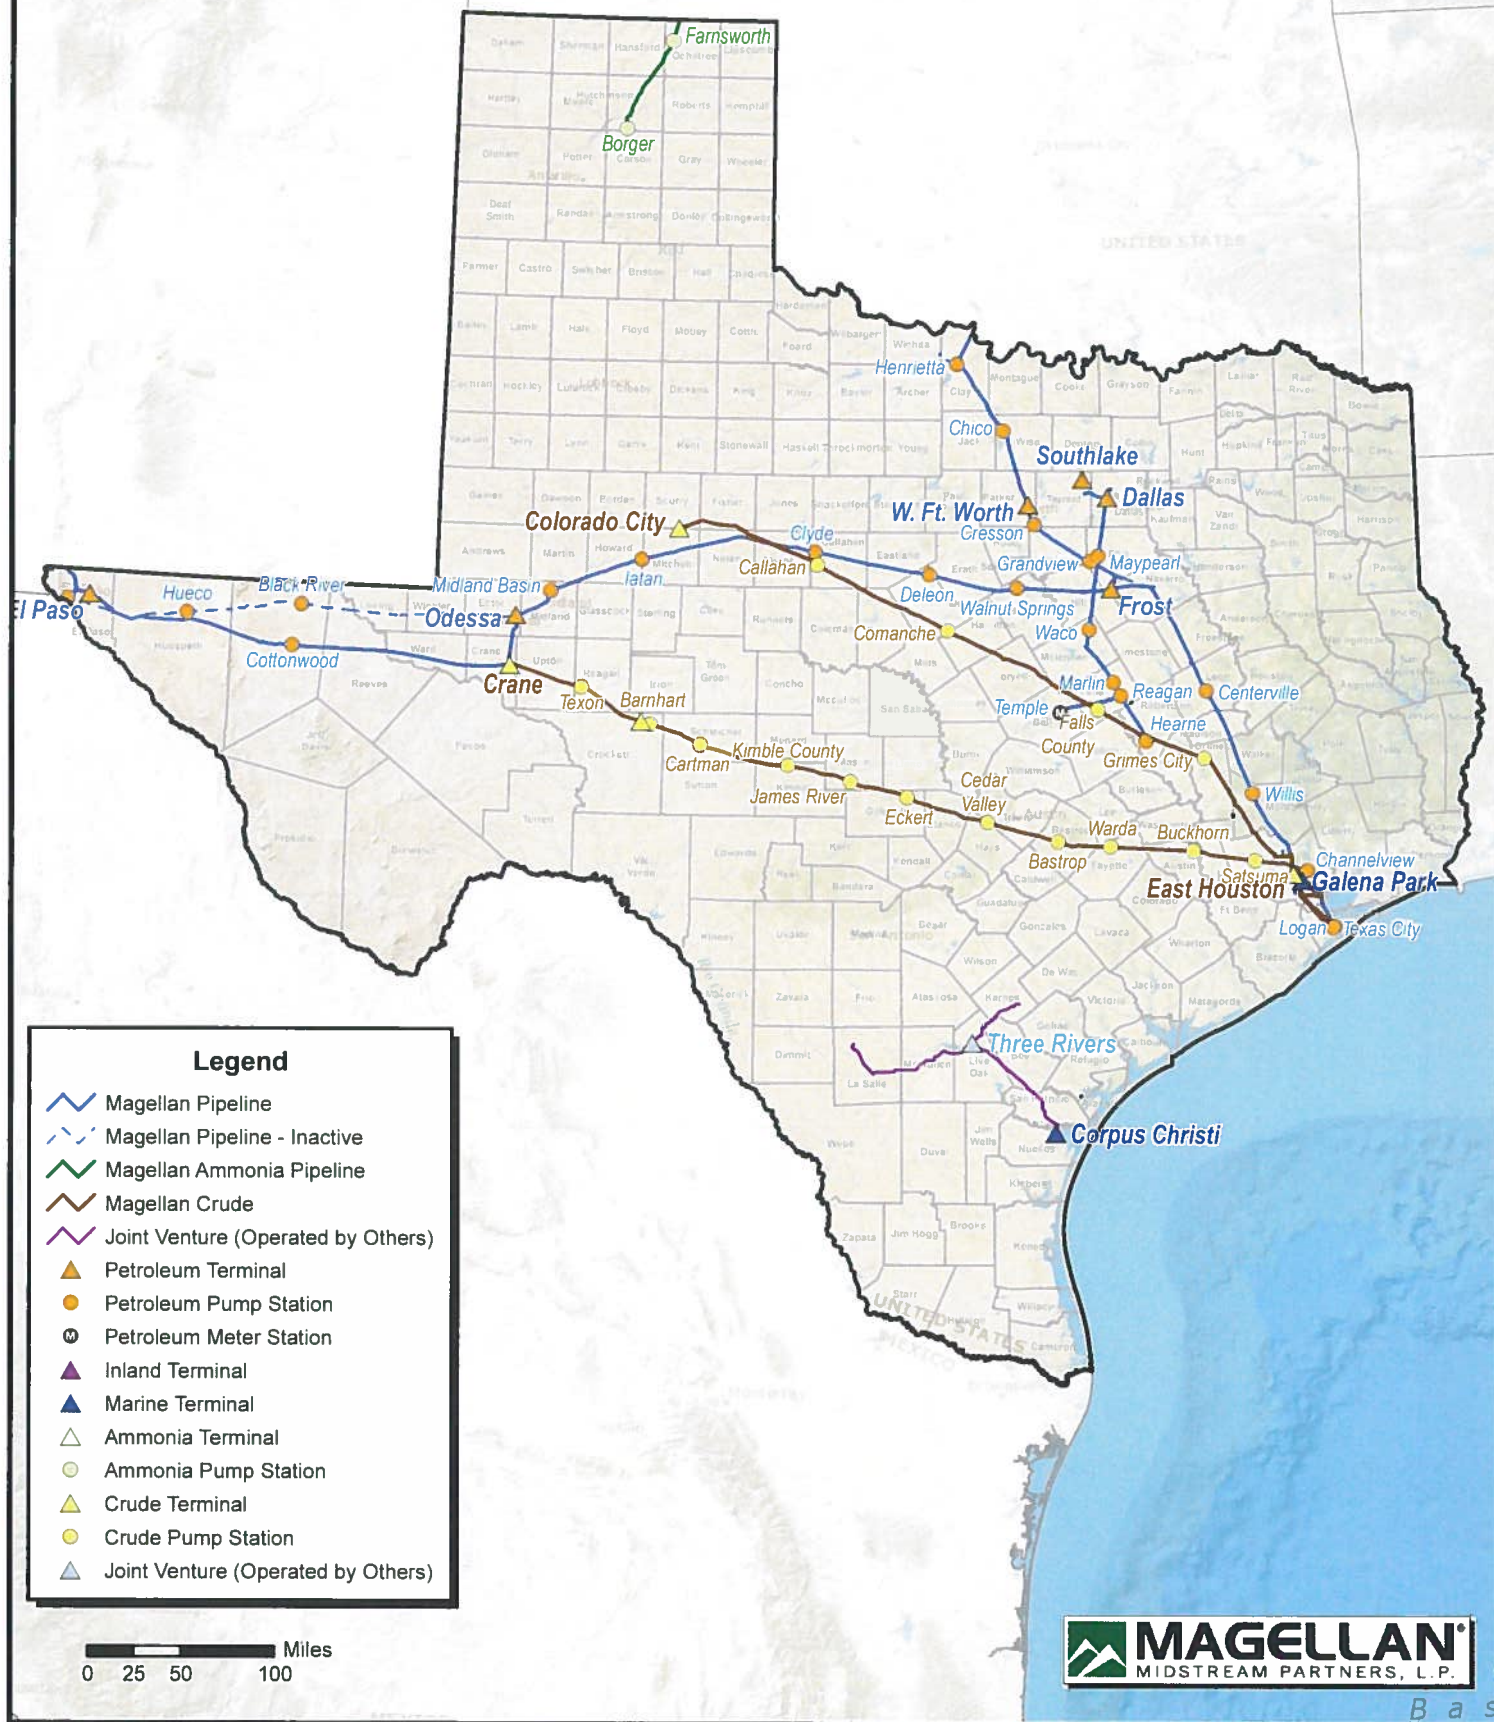

# Magellan Pipeline Systems Texas Asset Map

## Legend

- Magellan Pipeline
- Magellan Pipeline - Inactive
- Magellan Ammonia Pipeline
- Magellan Crude
- Joint Venture (Operated by Others)
- Petroleum Terminal
- Petroleum Pump Station
- Petroleum Meter Station
- Inland Terminal
- Marine Terminal
- Ammonia Terminal
- Ammonia Pump Station
- Crude Terminal
- Crude Pump Station
- Joint Venture (Operated by Others)

0 25 50 100 Miles